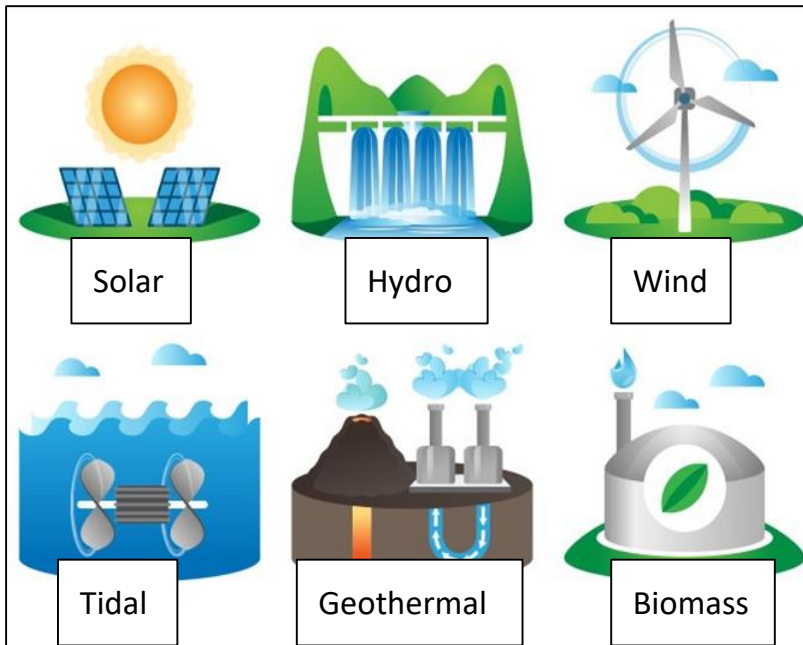

Design Technology

Y7 Design Technology - Systems

Renewable Energy

Non - Renewable Energy

Input	Gives information to a computer - keyboard, mouse, switches
Process	Does a task with information given to the computer - micro processor
Output	Displays information from a computer - monitor, speakers
Electronic System	A system that works using electric circuits - phone, TV, lighting, Computer
Mechanical System	A systems that works using levers, cogs, and gears - Bike, car wheels, door handle
Engineer	A person who designs, builds and tests machines
Mechanical Engineer	Designs mechanical systems such as how a bike would work
Electrical Engineer	Designs electrical systems such as a circuit board in a phone

Drawing advice

Draw lightly in pencil

Look closely at what you are taking inspiration from

Blend more than one colour together

Biomimicry

Copying from nature

Bio - nature Mimic - Copy