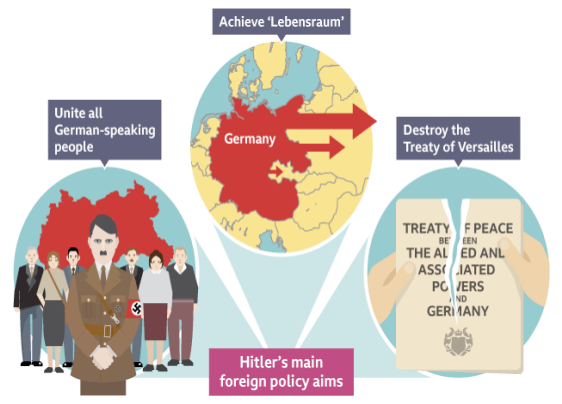

10 Facts about WW2

1. The war started on 1st September, 1939.
2. The war ended on 2nd September, 1945.
3. The war started when Germany invaded Poland.
4. The war was against The Allies and The Axis.
5. The Holocaust was one of the most terrible events to happen.
6. There were lots of major battles.
7. The War in Europe finished when Germany surrendered.
8. The evacuation at Dunkirk, code-named 'Operation Dynamo', began on 26th May 1940.
9. On 10th June 1940, Germany's troops blazed through France and other Western European countries using their blitzkrieg (lightning war) technique.
10. On 10th July 1940, British ships in the English Channel were bombed by the German Luftwaffe (air force).

Hitler's Foreign Policy Aims